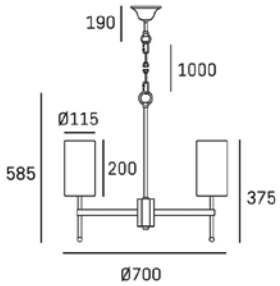

6 x E14/40W
CE IP20