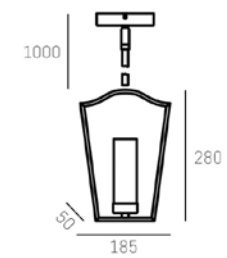

1 x E14/40W
CE IP20