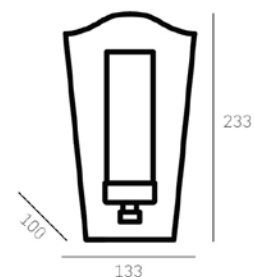

1 x E14/40W

CE IP20

5 902115 963155 >