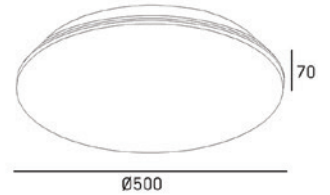

LED 32W 3070lm 3000K-6000K
CE IP20

5 902115 961847 >