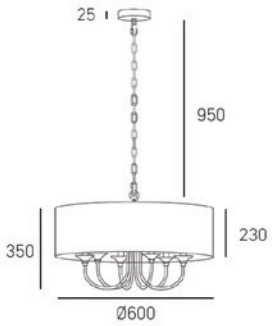

6 x E14/40W
CE IP20

5 902115 960871