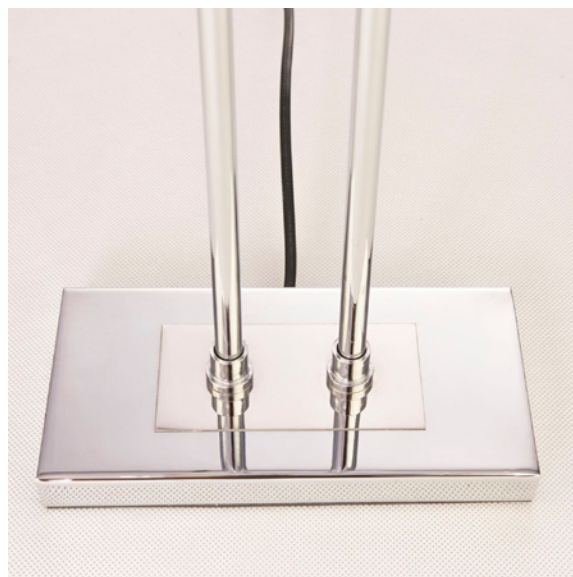

ATHENS T01444WH