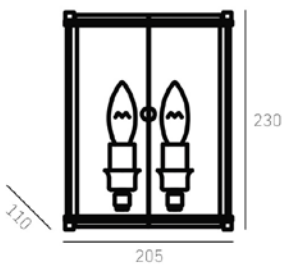

2 x E14/40W
CE IP20