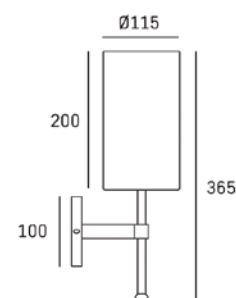

1 x E14/40W

CE IP20