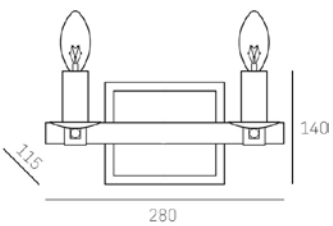

WD NI 4 x E14/40W
CE IP20

5 902115 963278