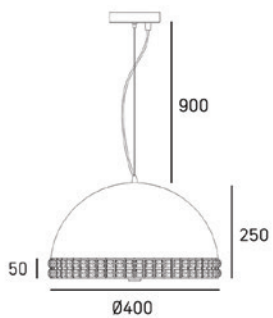

3 x E14/40W
CE IP20