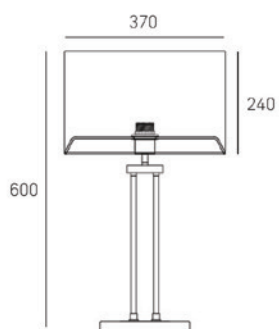

WH CH 1 x E27/40W

CE IP20

5 902115 960444