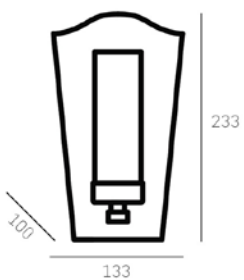

1 x E14/40W
CE IP20