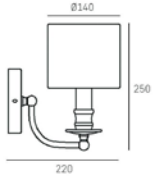

1 x E14/40W
CE IP20

5 902115 961397