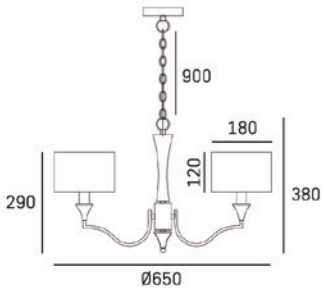

5 x E14/40W
CE IP20