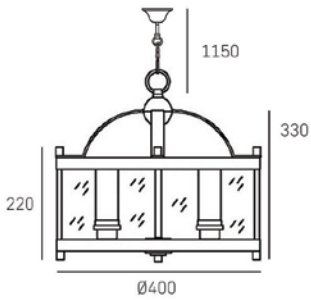

NEW YORK W02912CH★

2 x E14/40W   
 CE  IP20

 5 902115 962912 >

4 x E14/40W
CE IP20

5 902115 960567

NEW YORK P04567CH

e-commerce B2B coming soon: evolutionhome.pl

The screenshot displays the evolutionhome.pl website interface. It features a navigation menu, a main banner for 'Lampy Nowojorskie' (New York Lamps) priced at 249,00 zł, and a grid of product cards. Each card includes a product image, name, and price: