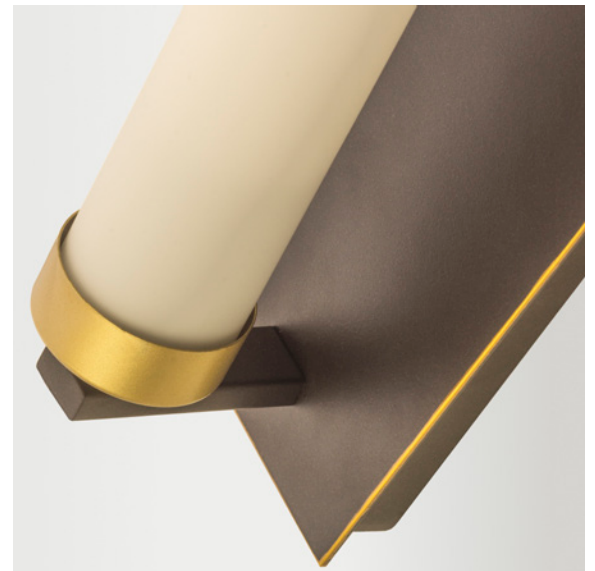

★ DUBLIN W01162BZ