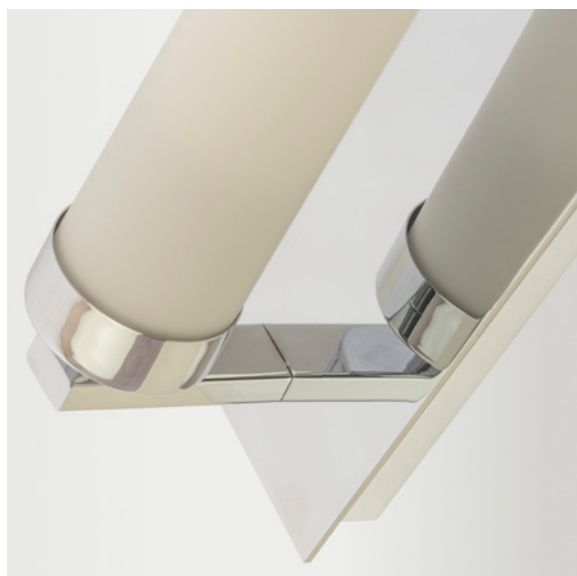

DUBLIN W01155CH★