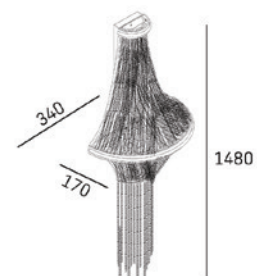

4 x G9/25W

CH IP20