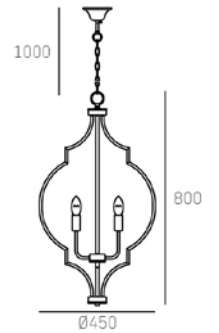

4 x E14/40W
CE IP20

5 902115 963186