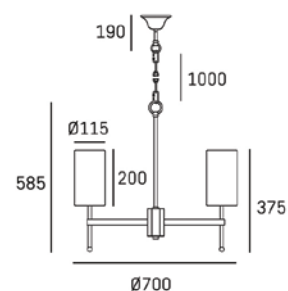

6 x E14/40W

CE IP20