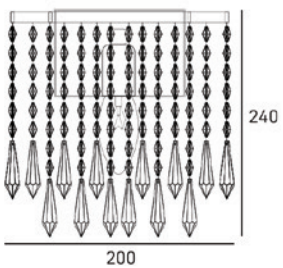

1 x E14/40W
CE IP20