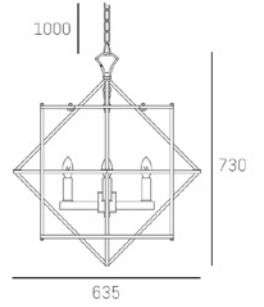

4 x E14/40W
CE IP20

5 902115 963247