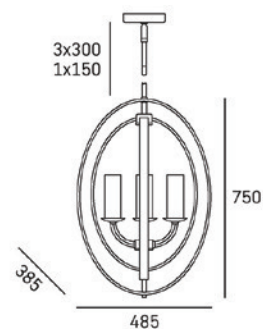

4 x E14/40W

CE IP20