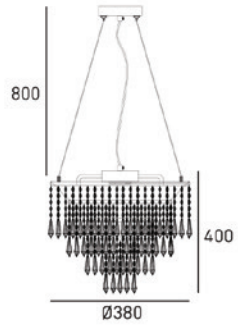

4 x E14/40W
CE IP20