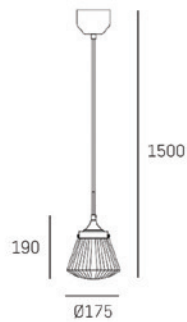

LED 12W
IP20

5 902115 960895

BARCELONA P01895BR

LED 9W
IP20

5 902115 960918

BARCELONA P01918BR

LED 12W
IP20

5 902115 960932