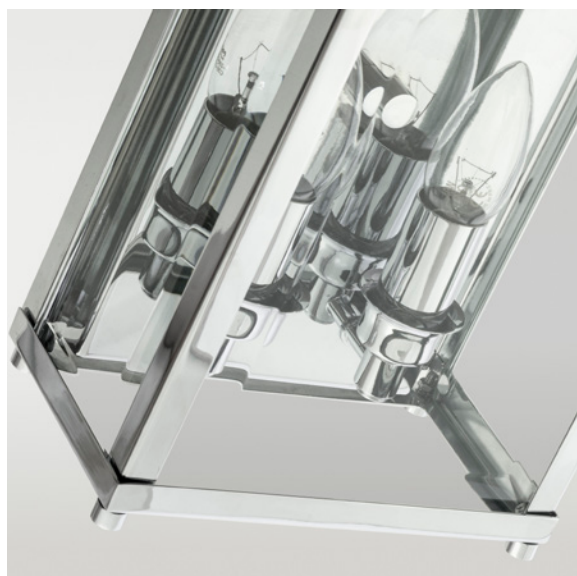

NEW YORK W02912CH★