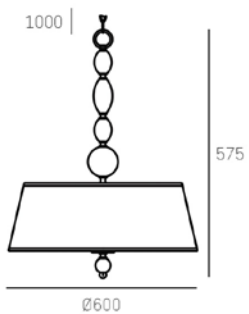

4 x E27/40W
CE IP20

5 902115 962981