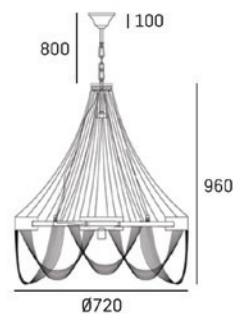

9 x E14/40W, 1 x GU10

CH IP20