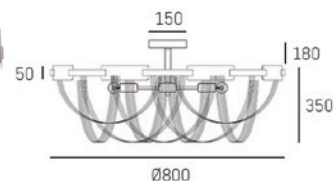

8 x E14/40W

CH IP20