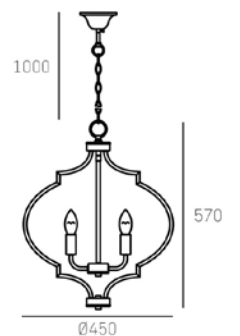

4 x E14/40W
CE IP20

5 902115 963179