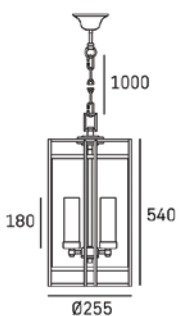

e-commerce B2B coming soon: evolutionhome.pl

The screenshot displays the evolutionhome.pl website interface. It features a navigation menu, a main banner for 'Lampy Nowojorskie' (New York Lamps) priced at 249,00 zł, and a grid of product cards. Each card includes a product image, name, and price:

- Dekoracja UNIVERSE UN-TD2813: 699,00 zł
- Lampa wisząca ABU DHABI P06512WH: 999,00 zł
- Lampa wisząca NEW YORK P04380WH: 1 522,00 zł
- Lampa wisząca NEW YORK P01403WH AU: 747,00 zł

On the right side, a detailed product page for 'Lampa wisząca LONDON P04021WH' is visible, priced at 1 431,00 zł. It includes a 'Opis produktu' (Product description) and 'Specyfikacja' (Specifications) section.

4 x E14/40W
CE IP20

5 902115 961076

NEW YORK P04076CH