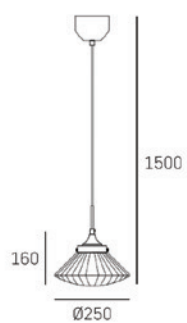

LED 12W
IP20

5 902115 960895

BARCELONA P01895BR

LED 9W
IP20

5 902115 960918

BARCELONA P01918BR

LED 12W
IP20

5 902115 960932