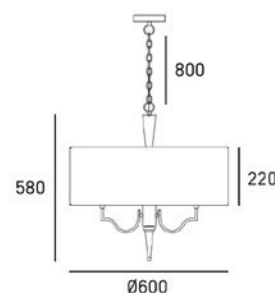

5 x E14/40W

CE IP20