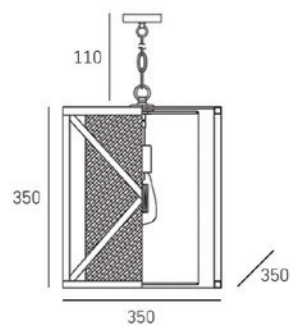

1 x E27/40W

CE IP20