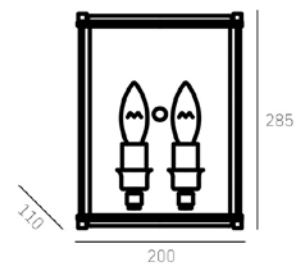

NEW YORK W02912CH★

2 x E14/40W   
 CE  IP20

 5 902115 962912 >

4 x E14/40W
CE IP20

5 902115 960567

NEW YORK P04567CH

e-commerce B2B coming soon: evolutionhome.pl

The screenshot displays the evolutionhome.pl website interface. It features a navigation menu, a main banner for 'Lampy Nowojorskie' (New York Lamps) priced at 249,00 zł, and a grid of product cards. Each card includes a product image, name, and price: