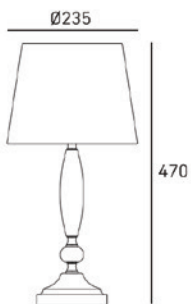

1 x E27/40W
CE IP20

5 902115 961878 >